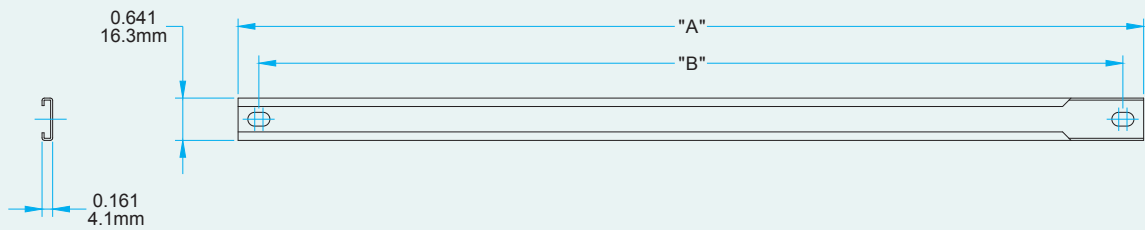

CASEMENT OPERATORS

Face Mount Single Arm Operator Rear Mount

Track

Single Arm Operator Track 2 Holes

Part Number	"A"	"B"	Material
70054	9.5"	8.87"	SST
70055	13.75"	13.12"	SST
70056	17.795"	17.165"	SST