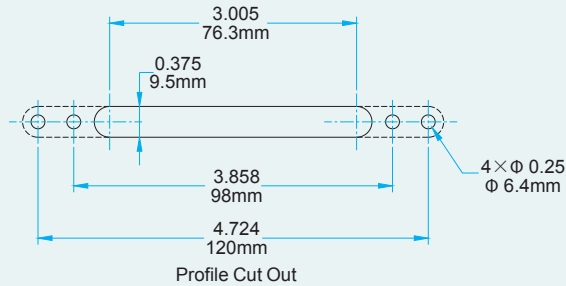

## Face Mount Single Arm Operator Rear Mount

132137R-RZ95 Shown

Product Name	Part Number	"A" Arm Length
Face Mount Single Arm Operator 7.5",Rear Mount,RH	132137R-RZ75X	7.5"
Face Mount Single Arm Operator 7.5",Rear Mount,LH	132137R-LZ75X	7.5"
Face Mount Single Arm Operator 9.5",Rear Mount,RH	132137R-RZ95X	9.5"
Face Mount Single Arm Operator 9.5",Rear Mount,LH	132137R-LZ95X	9.5"
Face Mount Single Arm Operator 13.5",Rear Mount,RH	132137R-RZ135X	13.5"
Face Mount Single Arm Operator 13.5",Rear Mount,LH	132137R-LZ135X	13.5"

(1) SST Roller

(2) Plastic Slider

(3) Small Brass Slider

- (1) This is default, in this case, no letter attached
- (2) "X" =A Stands for Plastic Slider
- (3) "X" =B Stands for Small Brass Slider

**Gasket 20137**

## Face Mount Single Arm Operator Rear Mount

Track

Single Arm Operator Track 2 Holes

Part Number	"A"	"B"	Material
70054	9.5"	8.87"	SST
70055	13.75"	13.12"	SST
70056	17.795"	17.165"	SST