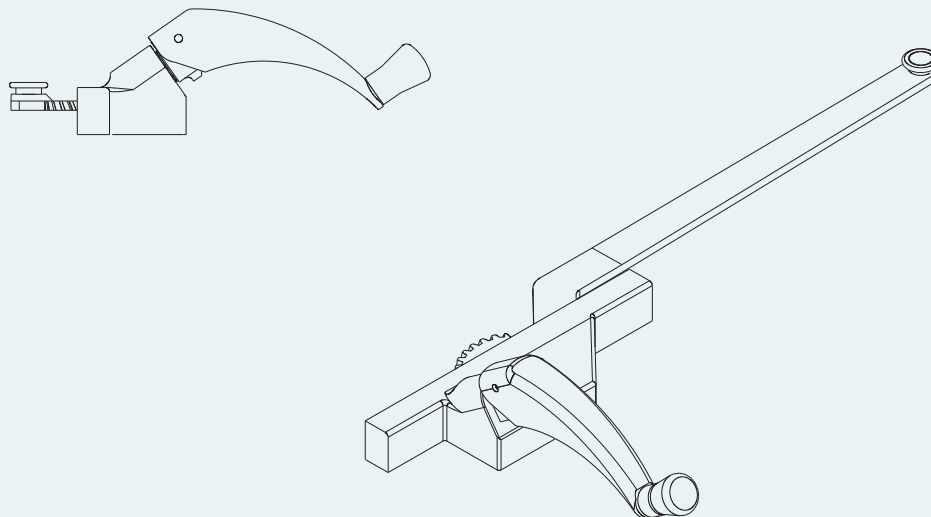

## Face Mount Single Arm Operator Rear Mount

132137R-RZ95 Shown

Product Name	Part Number	"A" Arm Length
Face Mount Single Arm Operator 7.5",Rear Mount,RH	132137R-RZ75X	7.5"
Face Mount Single Arm Operator 7.5",Rear Mount,LH	132137R-LZ75X	7.5"
Face Mount Single Arm Operator 9.5",Rear Mount,RH	132137R-RZ95X	9.5"
Face Mount Single Arm Operator 9.5",Rear Mount,LH	132137R-LZ95X	9.5"
Face Mount Single Arm Operator 13.5",Rear Mount,RH	132137R-RZ135X	13.5"
Face Mount Single Arm Operator 13.5",Rear Mount,LH	132137R-LZ135X	13.5"

(1) SST Roller

(2) Plastic Slider

(3) Small Brass Slider

- (1) This is default, in this case, no letter attached
- (2) "X" =A Stands for Plastic Slider
- (3) "X" =B Stands for Small Brass Slider

**Gasket 20137**

## Face Mount Single Arm Operator Rear Mount

Track

Single Arm Operator Track 2 Holes

Part Number	"A"	"B"	Material
70054	9.5"	8.87"	SST
70055	13.75"	13.12"	SST
70056	17.795"	17.165"	SST