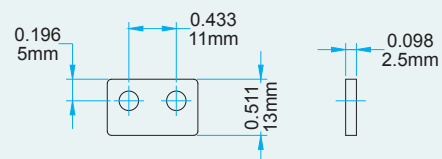

Backing Plate 190137

NOTE: (QTY2) Backing Plates Required Per Operator