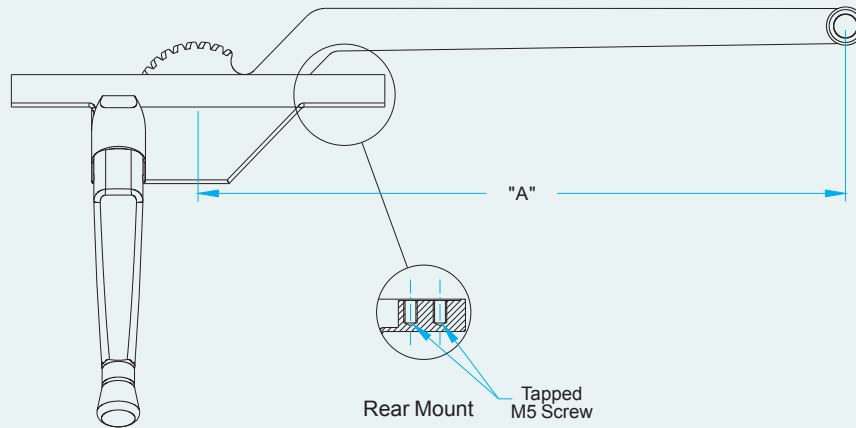

## Face Mount Single Arm Operator Rear Mount

132137R-RZ95 Shown

Product Name	Part Number	"A" Arm Length
Face Mount Single Arm Operator 7.5",Rear Mount,RH	132137R-RZ75X	7.5"
Face Mount Single Arm Operator 7.5",Rear Mount,LH	132137R-LZ75X	7.5"
Face Mount Single Arm Operator 9.5",Rear Mount,RH	132137R-RZ95X	9.5"
Face Mount Single Arm Operator 9.5",Rear Mount,LH	132137R-LZ95X	9.5"
Face Mount Single Arm Operator 13.5",Rear Mount,RH	132137R-RZ135X	13.5"
Face Mount Single Arm Operator 13.5",Rear Mount,LH	132137R-LZ135X	13.5"

(1) SST Roller

(2) Plastic Slider

(3) Small Brass Slider

- (1) This is default, in this case, no letter attached
- (2) "X" =A Stands for Plastic Slider
- (3) "X" =B Stands for Small Brass Slider

**Gasket 20137**

## Face Mount Single Arm Operator Rear Mount

Track

Single Arm Operator Track 2 Holes

Part Number	"A"	"B"	Material
70054	9.5"	8.87"	SST
70055	13.75"	13.12"	SST
70056	17.795"	17.165"	SST