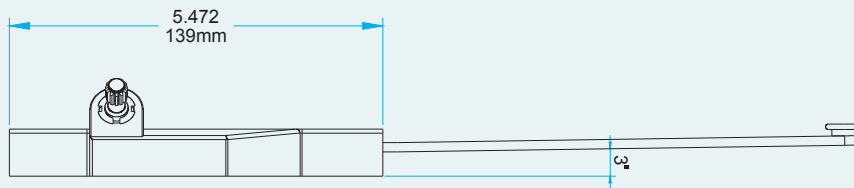

## Face Mount Single Arm Operator Rear Mount

132137R-RZ95 Shown

Product Name	Part Number	"A" Arm Length
Face Mount Single Arm Operator 7.5",Rear Mount,RH	132137R-RZ75X	7.5"
Face Mount Single Arm Operator 7.5",Rear Mount,LH	132137R-LZ75X	7.5"
Face Mount Single Arm Operator 9.5",Rear Mount,RH	132137R-RZ95X	9.5"
Face Mount Single Arm Operator 9.5",Rear Mount,LH	132137R-LZ95X	9.5"
Face Mount Single Arm Operator 13.5",Rear Mount,RH	132137R-RZ135X	13.5"
Face Mount Single Arm Operator 13.5",Rear Mount,LH	132137R-LZ135X	13.5"

(1) SST Roller

(2) Plastic Slider

(3) Small Brass Slider

- (1) This is default, in this case, no letter attached
- (2) "X" =A Stands for Plastic Slider
- (3) "X" =B Stands for Small Brass Slider

**Gasket 20137**